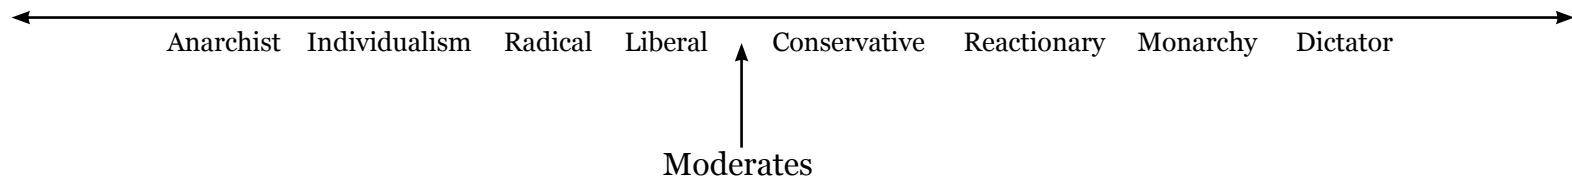

Analysis of Opposition

Antigone

Creon

citizen

ruler

individual rights

radical authoritarian

freedom of religious rights

strict governmental control

strong religious beliefs

hints at atheistic beliefs

anarchy

monarchy/dictator

female

male

niece

uncle

radical liberal (far left)

reactionary conservative (far right)