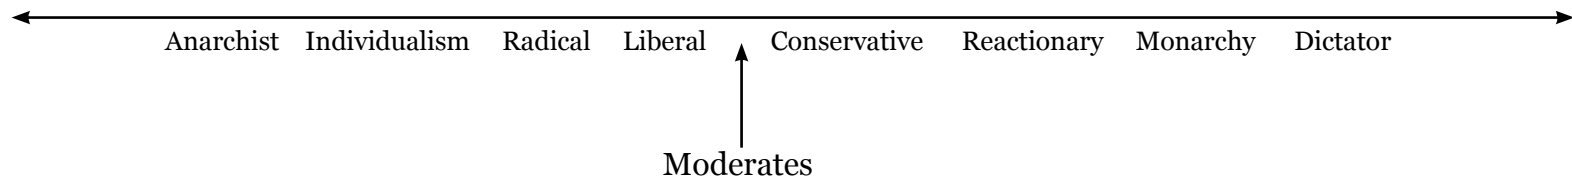

Analysis of Opposition

Antigone

Creon

citizen

ruler

individual rights

radical authoritarian

freedom of religious rights

strict governmental control

strong religious beliefs

hints at atheistic beliefs

anarchy

monarchy

female

male

niece

uncle

radical liberal (far left)

reactionary conservative (far right)