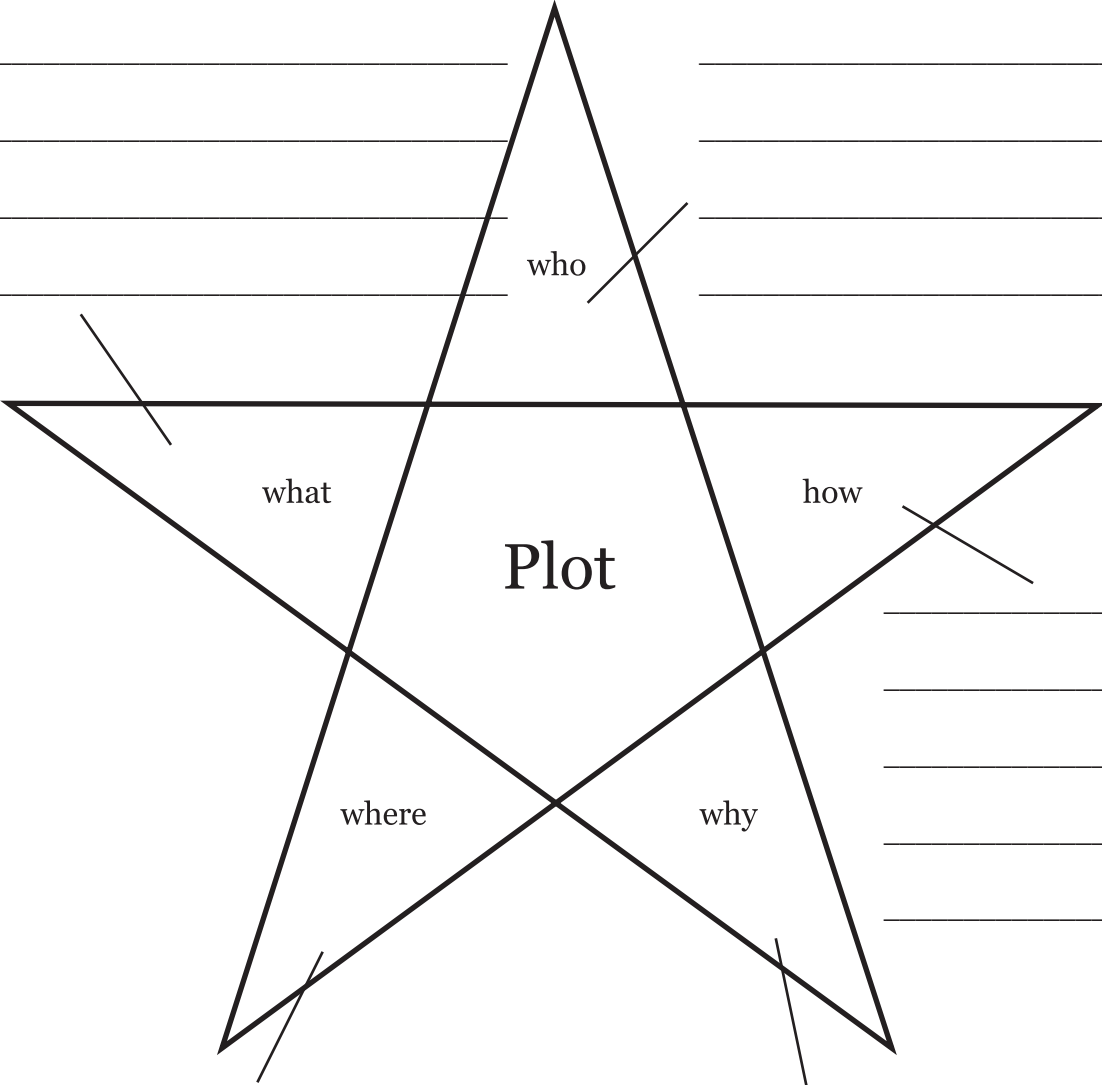

Plot Star Diagram

Theme of Bradbury story "The Pedestrian":
